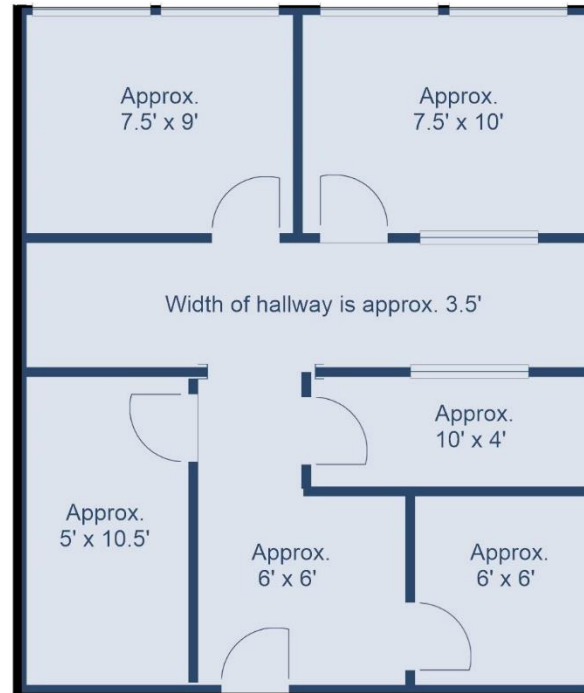

LANDMARK TOWERS

SUITE 104

440 Square Feet

101 S Whiting Street

Alexandria, VA 22304

Sink hook up available

SUITE 104
Approx. 440 square feet

Rentable square feet include core factor of 5%