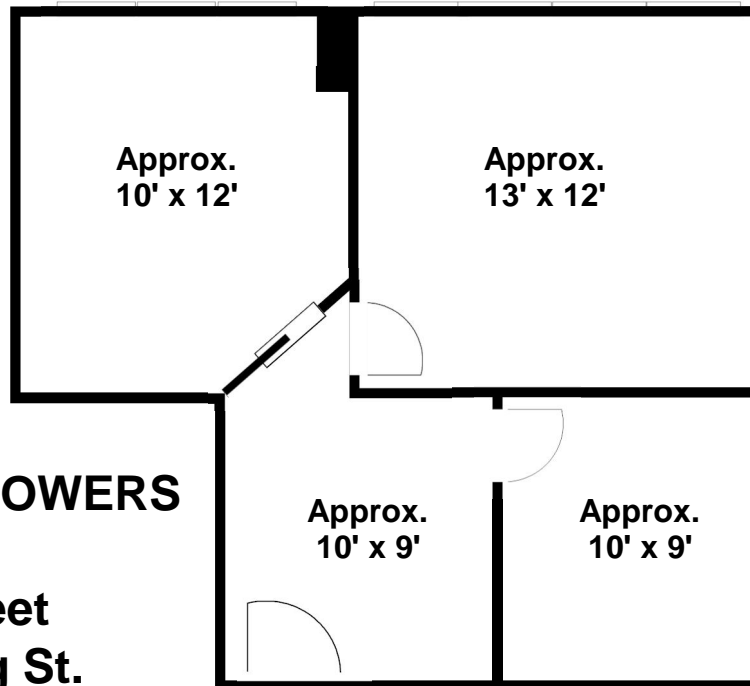

LANDMARK TOWERS
Suite 205
495 Square Feet
101 S. Whiting St.
Alexandria, VA 22304

rentable square feet include a core factor of 5%